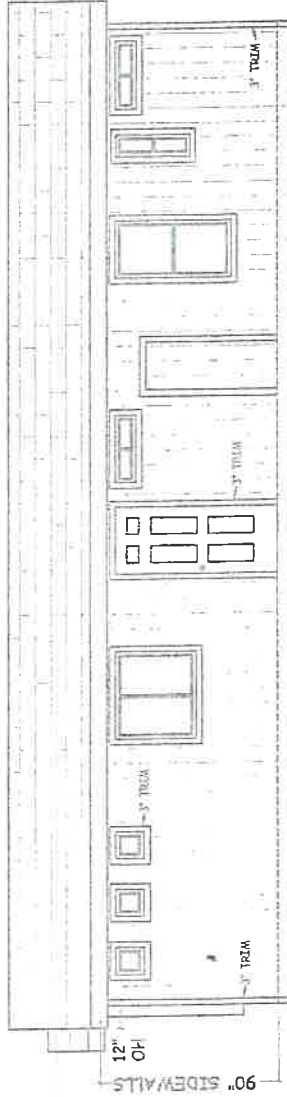

REVISED FRONT ENTRY
4 WINDOW

ADD WINDOW

'A-HALF' ELEVATION

'B-HALF' ELEVATION

HITCH-END ELEVATION

NON HITCH-END ELEVATION

ADD WINDOW

MODEL: SR-24563A

© CAYCO INDUSTRIES INC. ALL RIGHTS RESERVED

CRP COBBLESTONE
BELLA CAPPRI L-11
SERIAL #