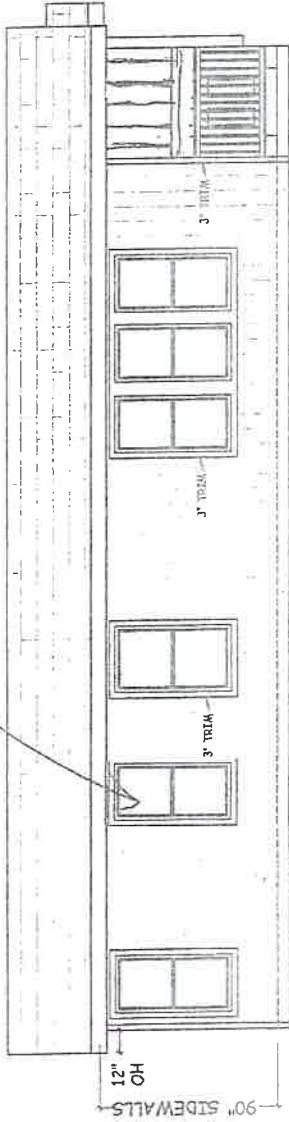

REVISED FRONT ENTRY
4 WINDOW

ADD WINDOW

'A-HALF' ELEVATION

'B-HALF' ELEVATION

HITCH-END ELEVATION

NON HITCH-END ELEVATION

ADD WINDOW

MODEL: SR-24563A

© CAYCO INDUSTRIES INC. ALL RIGHTS RESERVED

CRP COBBLESTONE
BELLA CAPPRI L-11
SERIAL #